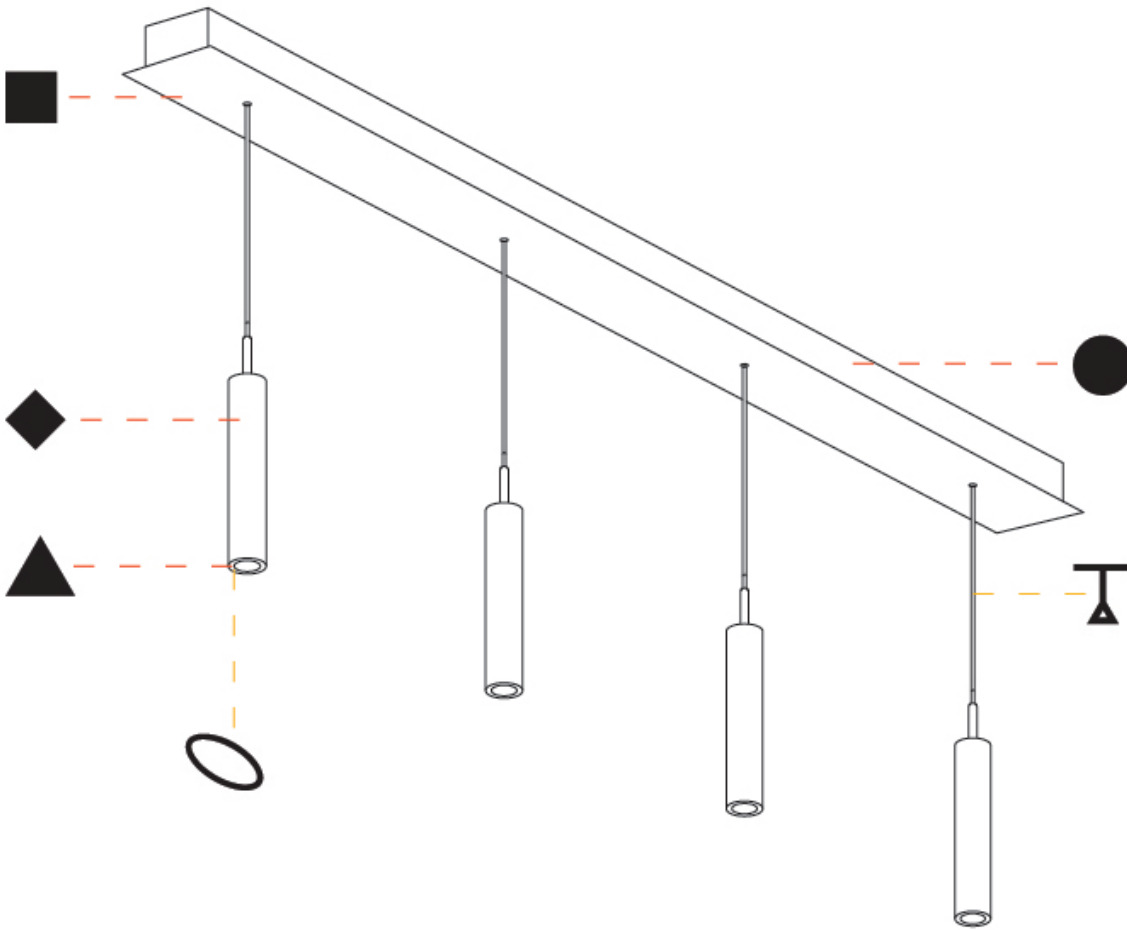

A

G-MINI CHANNEL HANGOVER SUSPENSION

A300616-

base number LED Dimming Finishes (Diamond) Finishes (Triangle) Finishes (Circle) Finish Options Shine Ring Beam Angle Options Cable Options

- To build a product code in our configurator select the specify button on the base model # product page
- To build a manual product code on this datasheet choose from the options listed below in blue font and add the suffix to the base model #